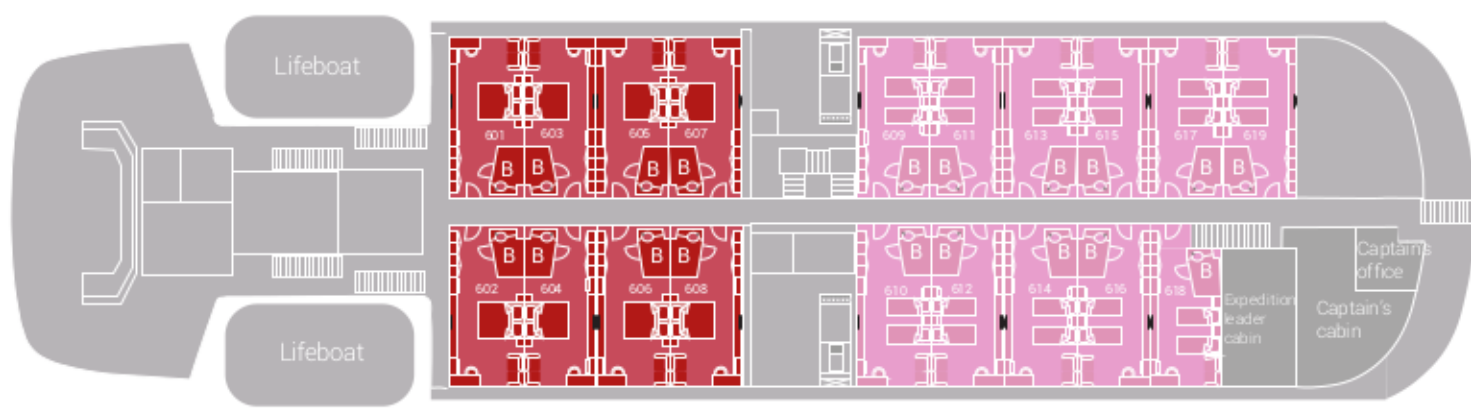

Deck 7

Deck 6

Deck 5

Deck 4

Deck 3

m/v Hondius deck plan | Oceanwide Expeditions

Grand Suite with private balcony	Twin Window	Upper / lower berths	Double bed
Junior Suite	Twin Porthole	Lower berths	Toilet
Superior	Triple Porthole	2 separate lower berths	Bathroom
Twin deluxe	Quadruple Porthole		