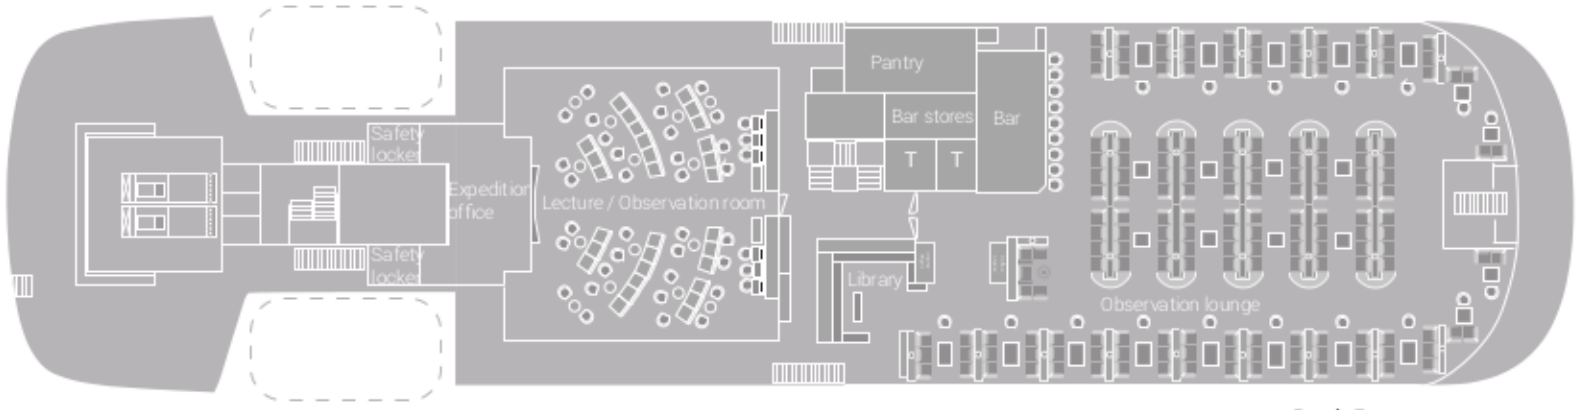

Deck 7

Deck 6

Deck 5

Deck 4

Deck 3

m/v Hondius deck plan | Oceanwide Expeditions

Grand Suite with private balcony	Twin Window	Upper / lower berths	Double bed
Junior Suite	Twin Porthole	Lower berths	Toilet
Superior	Triple Porthole	2 separate lower berths	Bathroom
Twin deluxe	Quadruple Porthole		