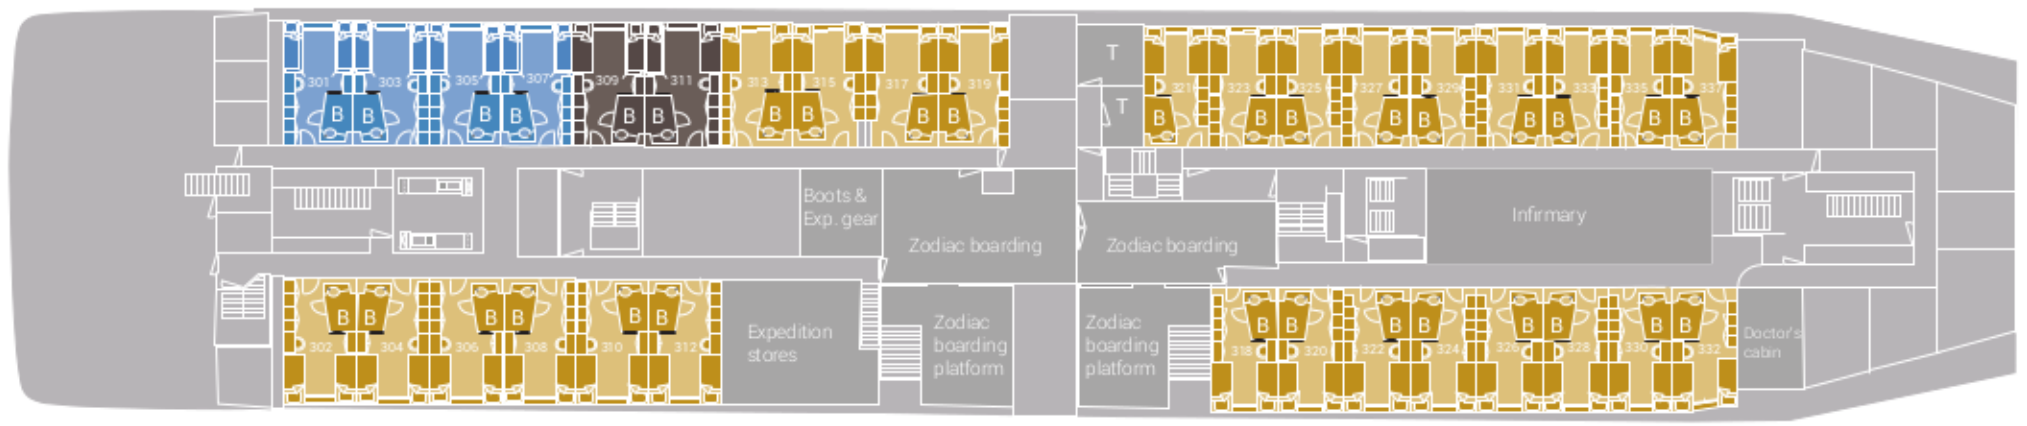

Deck 7

Deck 6

Deck 5

Deck 4

Deck 3

m/v Hondius deck plan | Oceanwide Expeditions

Grand Suite with private balcony	Twin Window	Upper / lower berths	Double bed
Junior Suite	Twin Porthole	Lower berths	Toilet
Superior	Triple Porthole	2 separate lower berths	Bathroom
Twin deluxe	Quadruple Porthole		