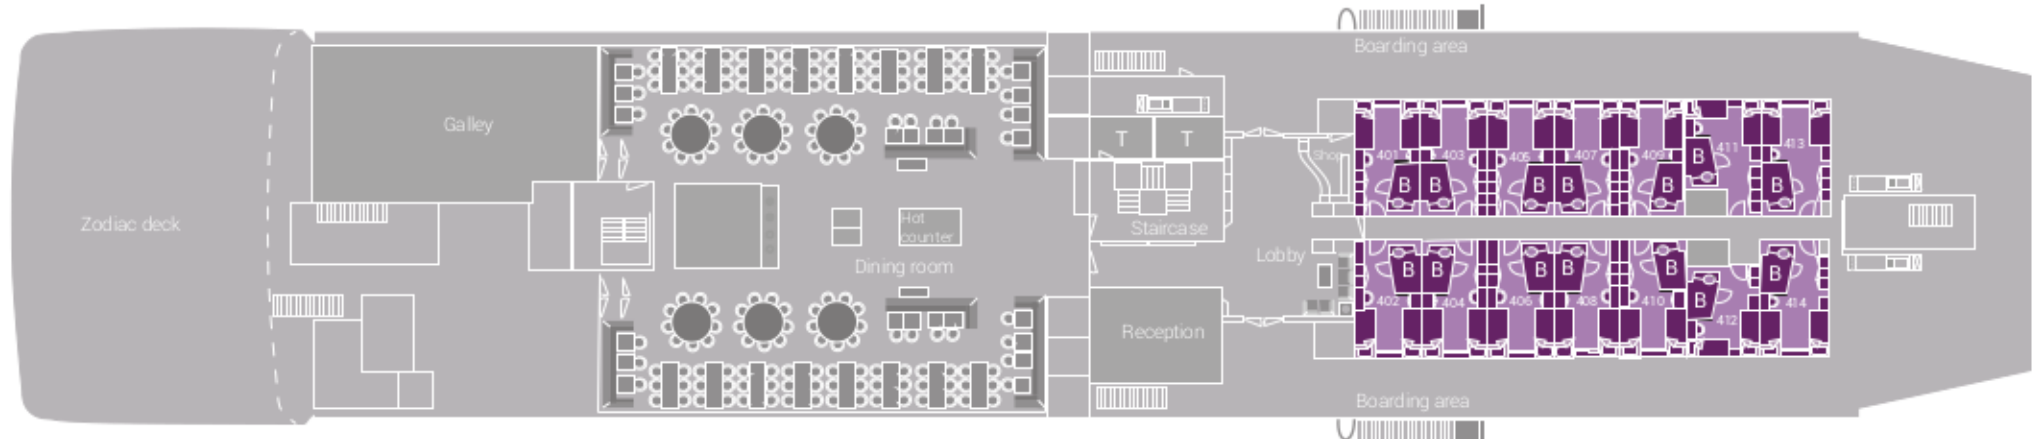

Deck 7

Deck 6

Deck 5

Deck 4

Deck 3

m/v Hondius deck plan | Oceanwide Expeditions

Grand Suite with private balcony	Twin Window	Upper / lower berths	Double bed
Junior Suite	Twin Porthole	Lower berths	Toilet
Superior	Triple Porthole	2 separate lower berths	Bathroom
Twin deluxe	Quadruple Porthole		